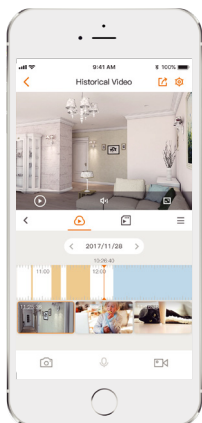

Two-way Talk

Communicate with family and pets easily

Stay close with what you care

With Cloud service, you will have access to what you care as long as Internet is available. You can record daily or motion videos on Cloud and playback anytime anywhere.