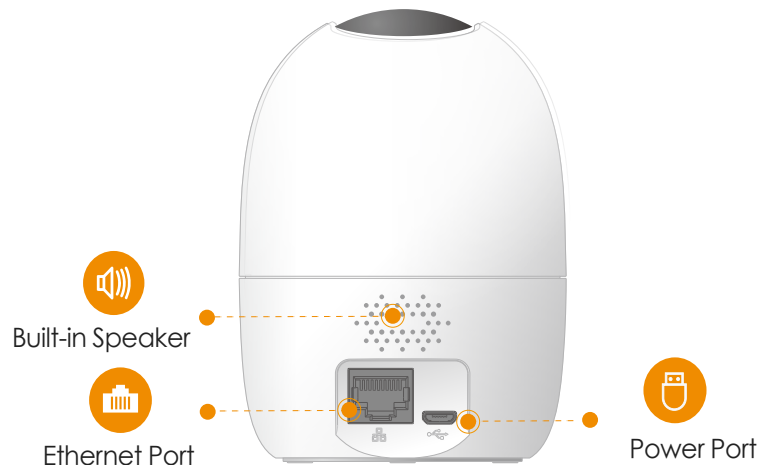

Back View

Specifications

Camera

1/3" Progressive CMOS
2MP (1920 x 1080)
Night Vision: 10m(33ft) Distance
3.6mm Fixed Lens
Field of View : 81° (H), 45° (V), 98° (D)
355° Pan & -5~80° Tilt

Video & Audio

Video Compression : H.265/H.264
Up to 25/30fps Frame Rate
Digital Zoom
Two-way Audio

Notice Management

Motion Detection
Human Detection
Configurable Region
Abnormal Sound Alarm

Network

Wi-Fi: IEEE802.11b/g/n, 50m Open Field
Imou App: iOS, Android
onvif

Auxiliary Interface

Micro SD Card Slot (up to 256GB)
Built-in Mic & Speaker
Reset Button

General

DC 5V1A Power Supply
Power Consumption: < 3.6W
Working Environment: -10° C ~ +45° C, Less Than 95%RH
Dimensions (L x W x H):
77.4 x 77.4 x 106.2mm (3.05 x 3.05 x 4.18 inch)
Weight: 197g (0.43lb)
CE

What's in the box

- 1x Camera
- 1x Quick Start Guide
- 1x Power Adapter
- 1x Power Cable
- 1x Screw Package
- 1x Mounting Plate
- 1x Installation Position Map