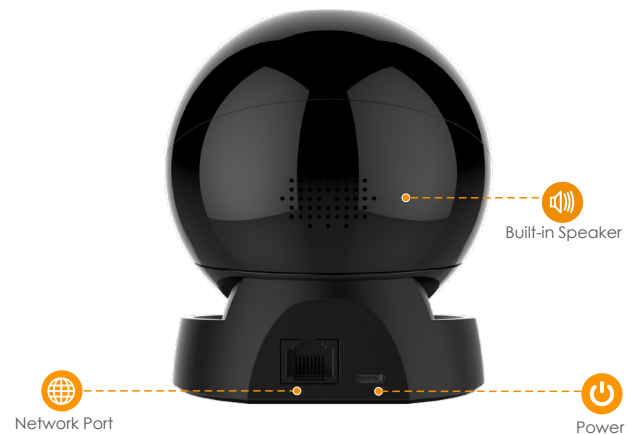

Imou

Rex 2D 3MP

3MP H.265 Wi-Fi Pan & Tilt Camera

With 3MP/2K live monitoring and panoramic pan & tilt feature, Rex 2D ensures every corner of your home completely covered. Human Detection quickly finds human targets in the images and sends a notification to you. With built-in siren, Rex 2D actively keeps unwelcome visitors away from what you care about. Privacy Mode helps protect your personal privacy when you are home, and Smart Tracking function lets the camera follows moving objects when it detects motion.

Abnormal Sound Alarm

Sends alerts to your smartphone when it detects abnormal sound

Auto-cruise

Survey the area 360° horizontally or cruise between favorite points

Diversified Storage

Supports NVR, Cloud Storage or Micro SD card (up to 256GB)

Alarm Notification

Sends instant motion-activated alerts to your mobile phone

Wi-Fi Connection

IEEE802.11b/g/n(2.4GHz)

Stay close with what you care

With Cloud service, you will have access to what you care as long as Internet is available. You can record daily or motion videos on Cloud and playback anytime anywhere.

Front View

Back View

Specifications

Camera

1/2.8" Progressive CMOS
 3MP(2304 x 1296)
 Night Vision: 10m(33ft) Distance
 3.6mm Fixed Lens
 Field of View : 83° (H), 46° (V), 102° (D)
 0~355° Pan & 0~90° Tilt