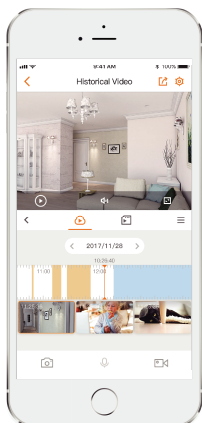

Wi-Fi Connection

IEEE802.11b/g/n(2.4GHz)

Stay close with what you care

With Cloud service, you will have access to what you care as long as Internet is available. You can record daily or motion videos on Cloud and play back anytime anywhere.